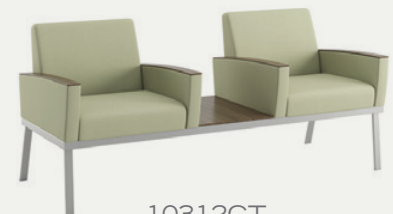

latitude

WIELAND

modern aesthetic

Latitude features a sleek metal frame with a tall leg. Soft curves and crisp edges accent the cantilevered wing tables and integrated center table. An inconspicuous yet generous vertical clean out aids infection control efforts while enhancing the overall design. Slightly domed

highlights

- linear platform-based design reduces leg locations
- open base makes cleaning easier
- upholstered arm is standard
- wing and center tables available in wood or solid surface
- 25-year warranty

10311
arm chair

10312
loveseat

10313
sofa

10312CT
2 seat with arms, center table

10312
loveseat, wing tables

arm options

upholstered arm
(standard)

wood cap