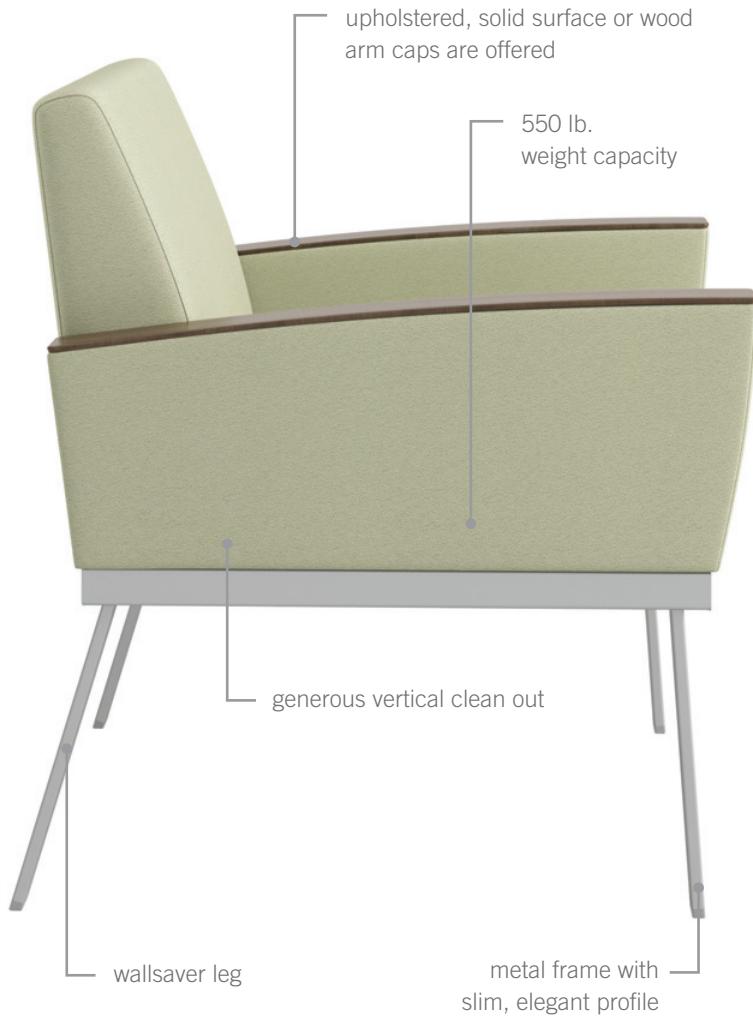

latitude

WIELAND

modern aesthetic

Latitude features a sleek metal frame with a tall leg. Soft curves and crisp edges accent the cantilevered wing tables and integrated center table. An inconspicuous yet generous vertical clean out aids infection control efforts while enhancing the overall design. Slightly domed

seats offer superior comfort and interior construction is designed to spring back to life, keeping fabrics looking fresh and new over a lifetime of heavy use. Renewable covers can be replaced on site. Arm caps and tables are available in solid surface or wood.

highlights

- linear platform-based design reduces leg locations
- open base makes cleaning easier
- upholstered arm is standard
- wing and center tables available in wood or solid surface
- 25-year warranty

solid surface cap

table options

wood
(standard)

solid surface

specifications

| Product No. | Description | W | D | H | SW | SD | SH | AH | WT | YDG | WT CAP |
|-------------|-----------------------|-----|--------|-----|-----|-------|--------|-----|-----|------|--------|
| 10311 | Chair | 27" | 28.75" | 32" | 22" | 20.5" | 18.75" | 24" | 65 | 3 | 550 |
| 10312 | Loveseat | 49" | 28.75" | 32" | 22" | 20.5" | 18.75" | 24" | 86 | 4 | 750 |
| 10313 | Sofa | 71" | 28.75" | 32" | 22" | 20.5" | 18.75" | 24" | 107 | 5.25 | 750 |
| 10312CT | 2 Seat, Center Table | 71" | 28.75" | 32" | 22" | 20.5" | 18.75" | 24" | 126 | 5.5 | 750 |
| 10312WT | Loveseat, Wing Tables | 71" | 28.75" | 32" | 22" | 20.5" | 18.75" | 24" | 104 | 4 | 750 |