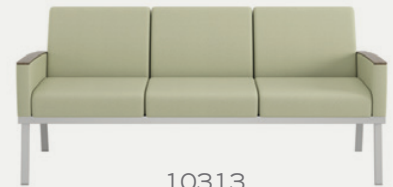

latitude

WIELAND

modern aesthetic

Latitude features a sleek metal frame with a tall leg. Soft curves and crisp edges accent the cantilevered wing tables and integrated center table. An inconspicuous yet generous vertical clean out aids infection control efforts while enhancing the overall design. Slightly domed

highlights

- linear platform-based design reduces leg locations
- open base makes cleaning easier
- upholstered arm is standard
- wing and center tables available in wood or solid surface
- 25-year warranty

10311
arm chair

10312
loveseat

10313
sofa

10312CT
2 seat with arms, center table

10312
loveseat, wing tables

arm options

upholstered arm
(standard)

wood cap