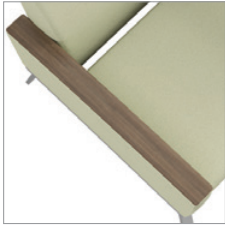

latitude

WIELAND

modern aesthetic

Latitude features a sleek metal frame with a tall leg. Soft curves and crisp edges accent the cantilevered wing tables and integrated center table. An inconspicuous yet generous vertical clean out aids infection control efforts while enhancing the overall design. Slightly domed

10311
arm chair

10312
loveseat

10313
sofa

10312CT
2 seat with arms, center table

10312
loveseat, wing tables

arm options

upholstered arm
(standard)

wood cap

solid surface cap

table options

wood
(standard)

solid surface

specifications

| Product No. | Description | W | D | H | SW | SD | SH | AH | WT | YDG | WT CAP |
|-------------|-----------------------|-----|--------|-----|-----|-------|--------|-----|-----|------|--------|
| 10311 | Chair | 27" | 28.75" | 32" | 22" | 20.5" | 18.75" | 24" | 65 | 3 | 550 |
| 10312 | Loveseat | 49" | 28.75" | 32" | 22" | 20.5" | 18.75" | 24" | 86 | 4 | 750 |
| 10313 | Sofa | 71" | 28.75" | 32" | 22" | 20.5" | 18.75" | 24" | 107 | 5.25 | 750 |
| 10312CT | 2 Seat, Center Table | 71" | 28.75" | 32" | 22" | 20.5" | 18.75" | 24" | 126 | 5.5 | 750 |
| 10312WT | Loveseat, Wing Tables | 71" | 28.75" | 32" | 22" | 20.5" | 18.75" | 24" | 104 | 4 | 750 |