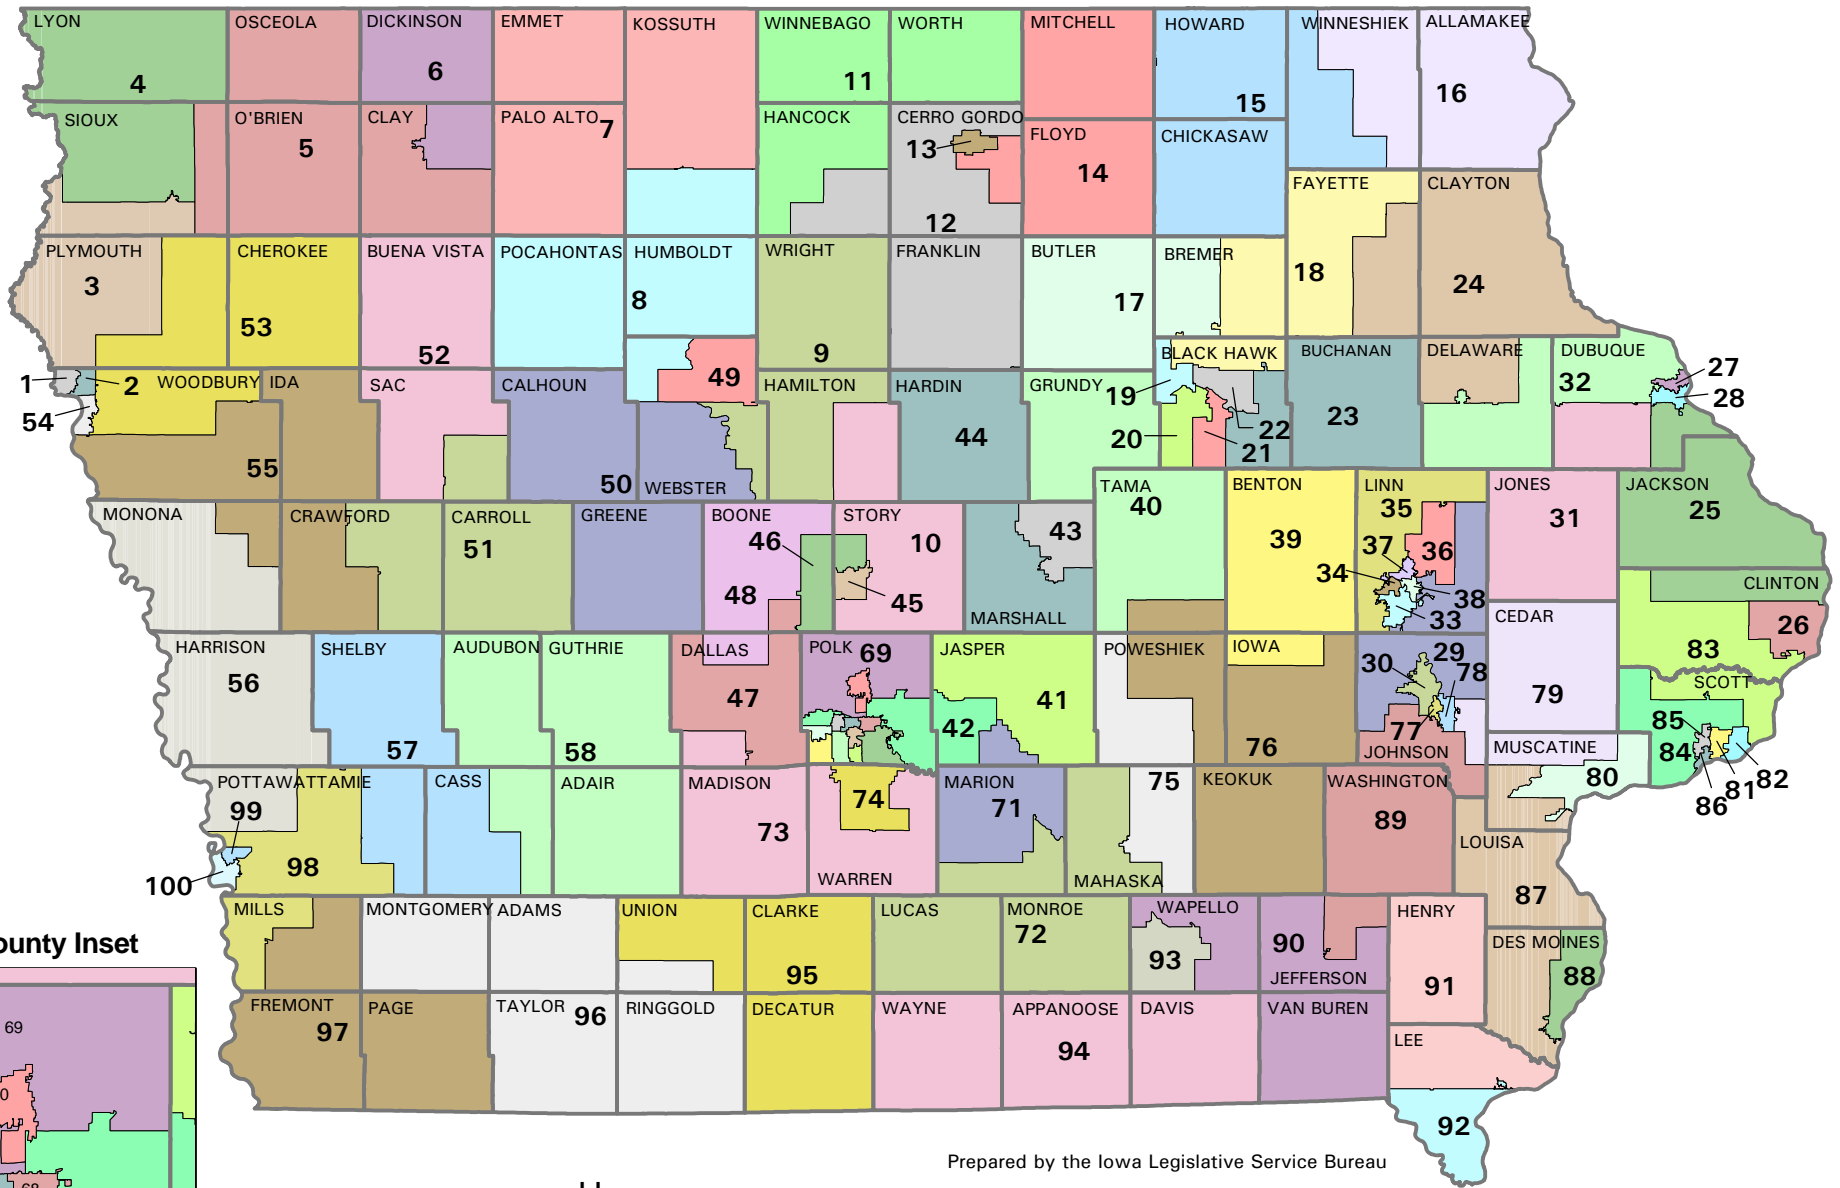

IOWA HOUSE DISTRICTS

Click on the District number to see Legislator information.

— House
 — County

Prepared by the Iowa Legislative Service Bureau